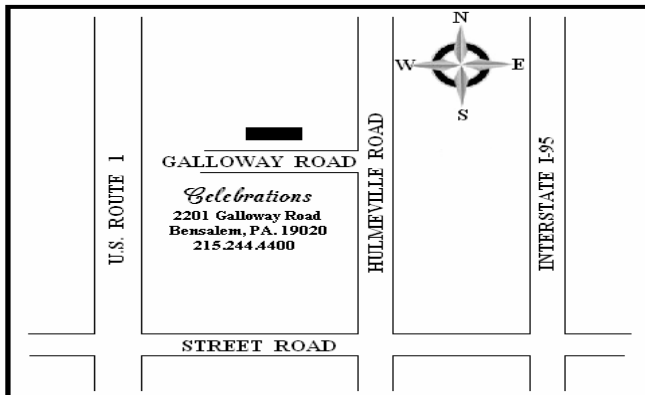

FROM TRENTON AREA

Take Rt. #1 South into Pennsylvania. Follow Rt. #1 South to Street Rd. East (#132). Continue East on Street Rd (approximately 2-1/2 miles) to Rt. #513 (Hulmeville Rd) and turn left. Continue 4 traffic lights to Galloway Rd and turn left onto Galloway Rd. Continue 1 block to **Celebrations** on the right.